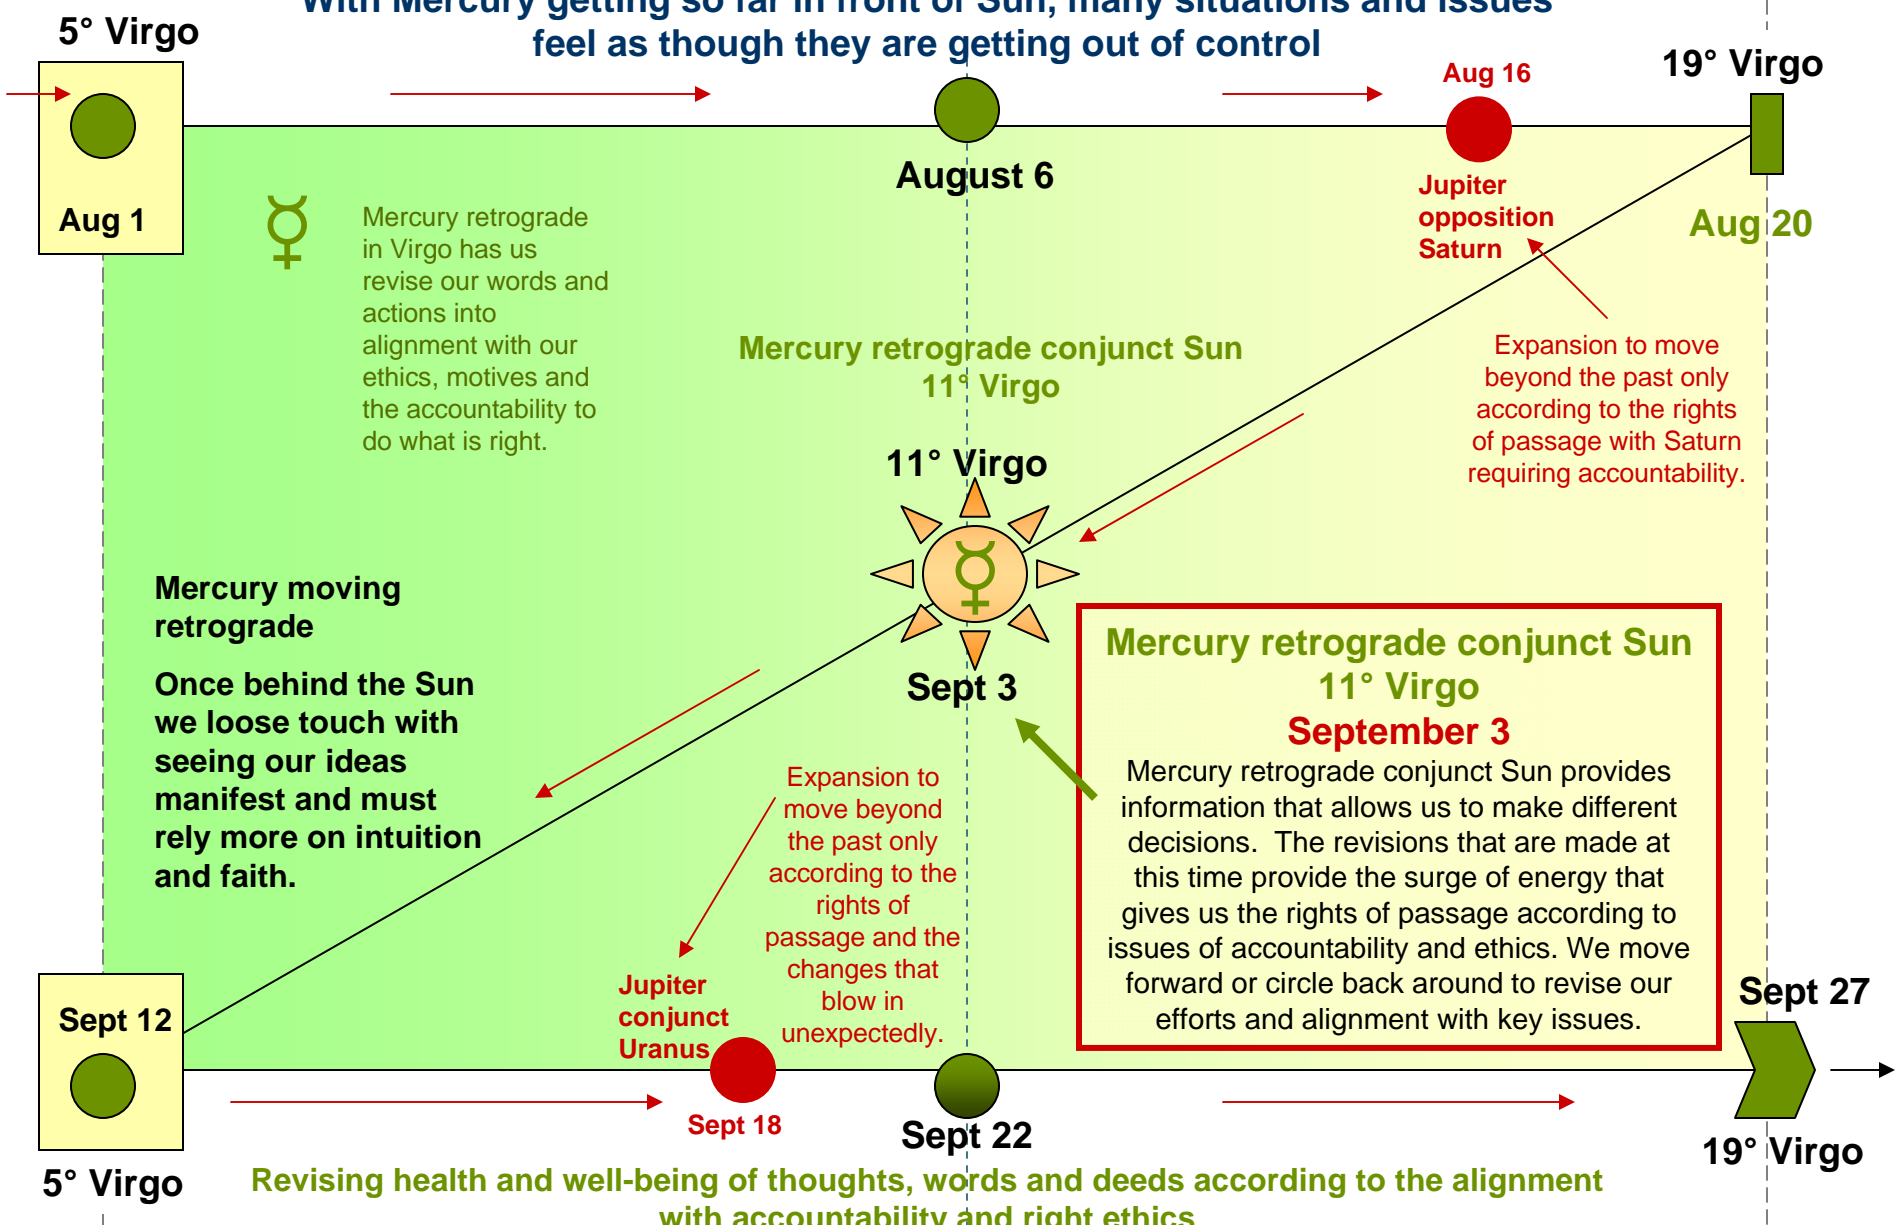

With Mercury getting so far in front of Sun, many situations and issues feel as though they are getting out of control

Mercury Retrograde – August 20 to September 12, 2010