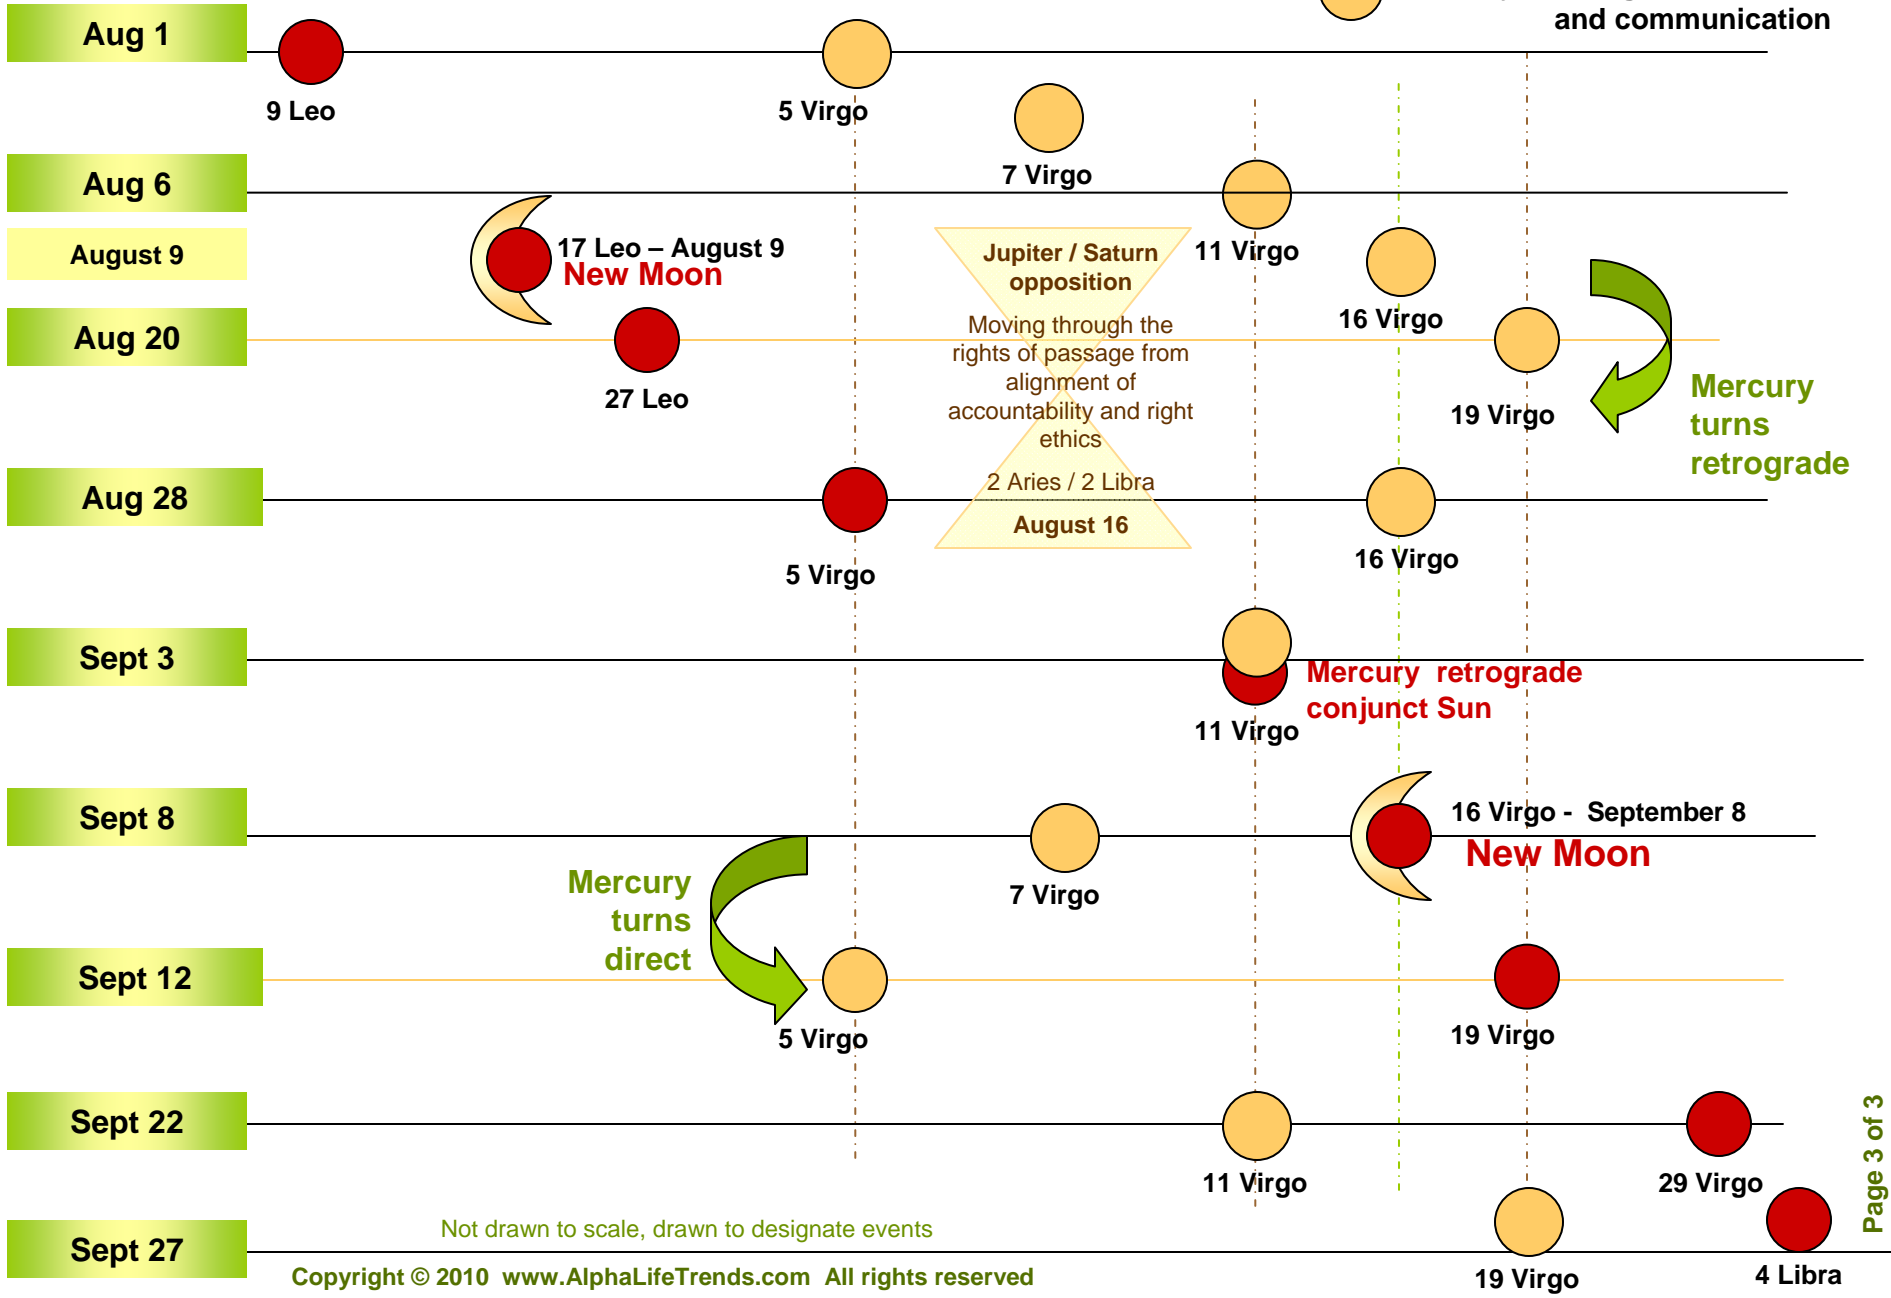

Virgo is an earth sign, emphasizing health and well-being. Also Virgo represents accountability issues within the physical arenas of health and finances. The information that streams into events at this time will provide revisions in business, government and industries that provide health and well-being. Not only does our well-being stem from our physical health, but becomes the focus on a mental, emotional and spiritual level as well. To take responsibility and choose right action and accountability creates the theme for this Mercury retrograde. We will have new information that comes in that requires us to make important adjustments, lining up our health and well-being as reflected in the financial, physical fitness, mental and emotional well-being to bring balance into our day-to-day activities. On a personal level our finances, health and well-being become key elements impacted because of these revisions. Many people will adjust their goals and shift their actions, financial budgets and fitness regimes, all according to the decisions that are revised at this time. Mercury moves into Virgo on July 27th, and turns retrograde on August 20th at 19° Virgo. Mercury is retrograde from August 20th through September 12th. Mercury turns direct at 5° Virgo on September 12th and brings a forward motion to the revised decisions and directions that have emerged.

With Mercury getting so far in front of Sun, many situations and issues feel as though they are getting out of control

Mercury Retrograde – August 20 to September 12, 2010

Mercury Retrograde Phenomena

 Sun – Present Time & Purpose
 Mercury – Thoughts, Information and communication