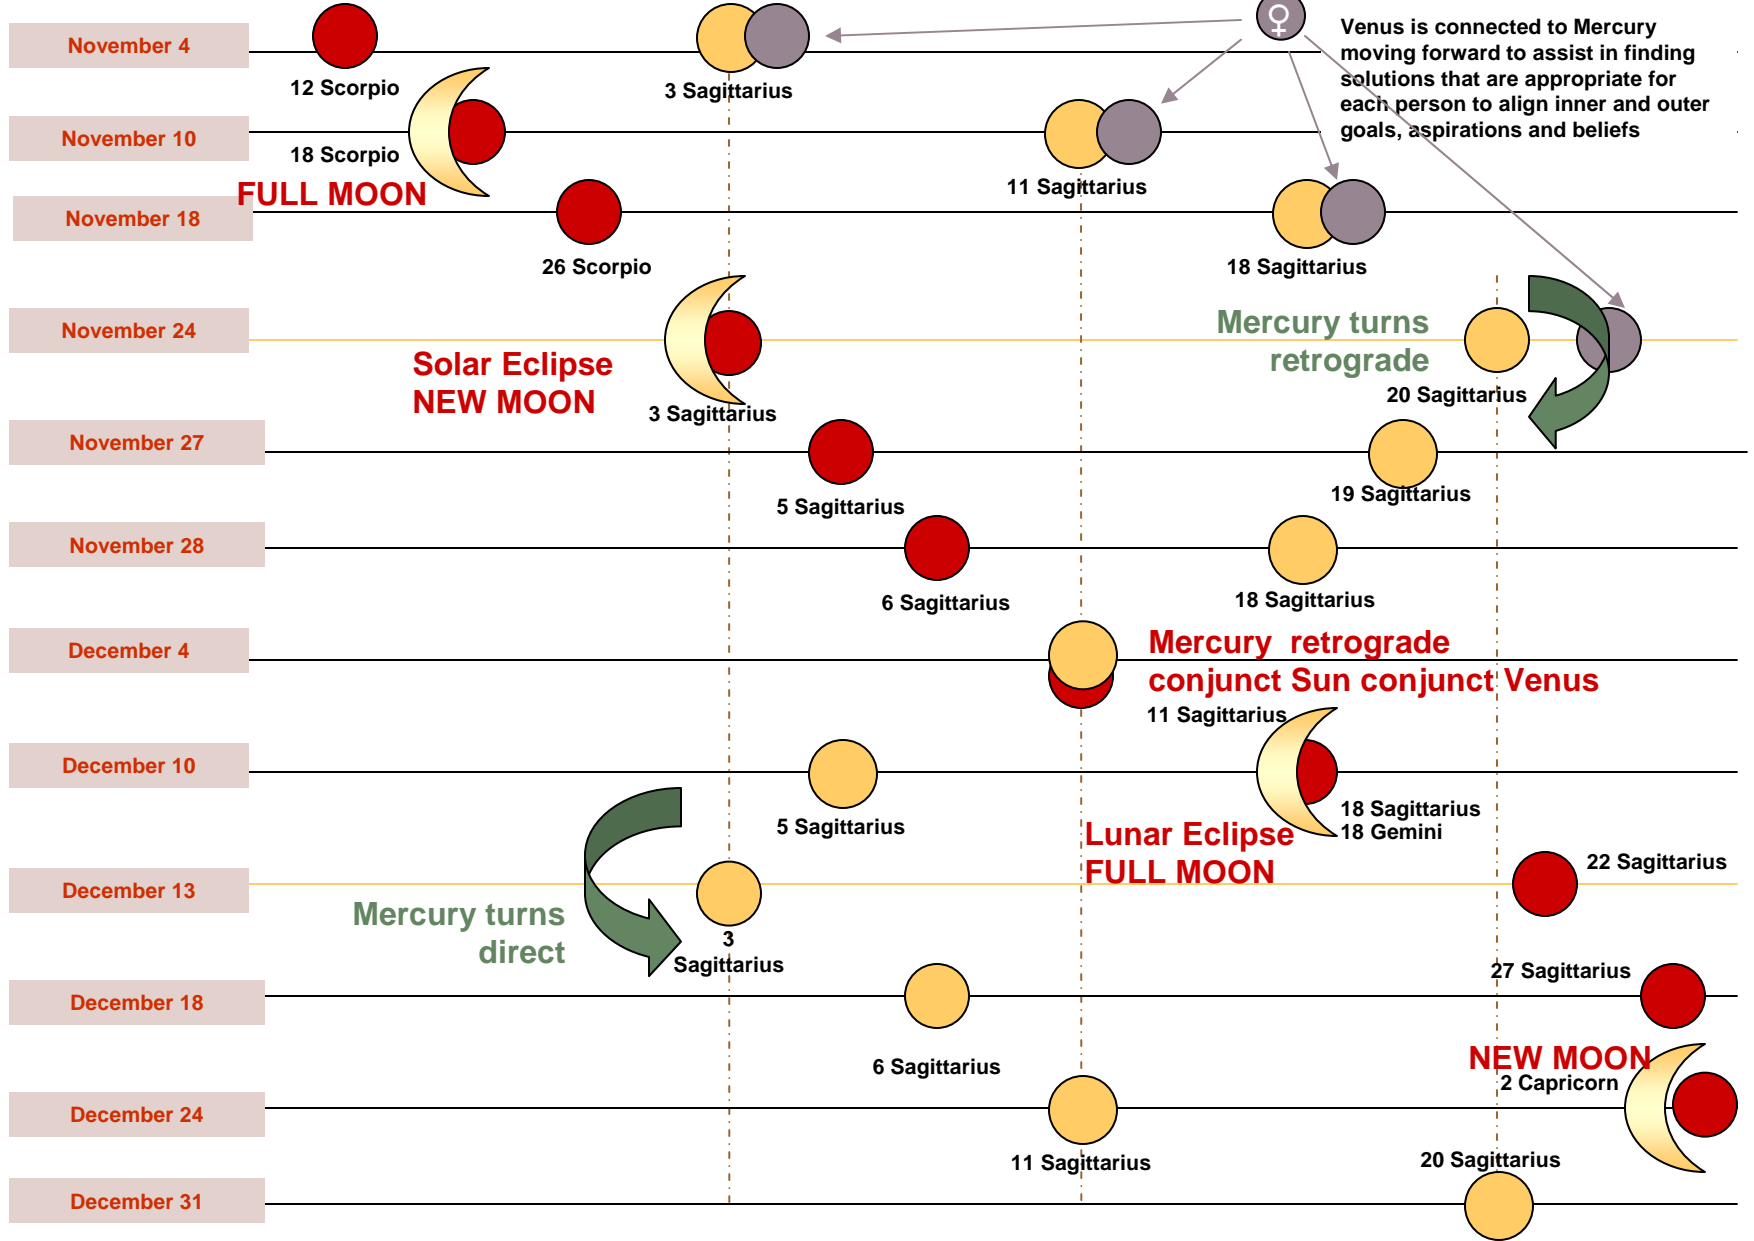

# MERCURY RETROGRADE

*November 24 – December 13*

**SYNOPSIS;** The Mercury Retrograde in November and December 2011, has three major phases with the actual retrograde occurring from November 24<sup>th</sup> through December 13<sup>th</sup>. The different phases create the cosmic course correction that you experience that changes and adjusts your attitude, information, direction and pursuits. The theme for the November/December Mercury retrograde centers around plans, goals, aspirations and pursuits. You will have additional information that will change your plans, providing you reasons to adjust your goals and aspirations. Many situations and events come into play with this Mercury retrograde that will point you into new and different directions. The influx of information begins November 4<sup>th</sup> and increases, giving you reasons to revise and rethink your direction. This Mercury retrograde sets the stage for the transitions that you will experience as you move out of 2011 and prepare to move into 2012, emphasizing the major thrust of change, breakthrough and freedom as the new environment on the horizon. The journey through this retrograde determines your inner and outer alignment as philosophy, motives and beliefs determine the choices made and the paths that come into visibility during this retrograde.

December 13

3° Sagittarius

**PHASE III – December 13 – December 31**

The revised version of events begin to roll out as information and events created this Cosmic Course Correction and has adjusted your goals, aspirations and directions.

December 24  
11° Sagittarius

December 31  
20° Sagittarius

Staple as indicated

# MERCURY RETROGRADE

November 24 – December 13

Phenomena

-  Sun – Present Time & Purpose
-  Mercury – Thoughts, Information and communication
-  Venus is connected to Mercury moving forward to assist in finding solutions that are appropriate for each person to align inner and outer goals, aspirations and beliefs