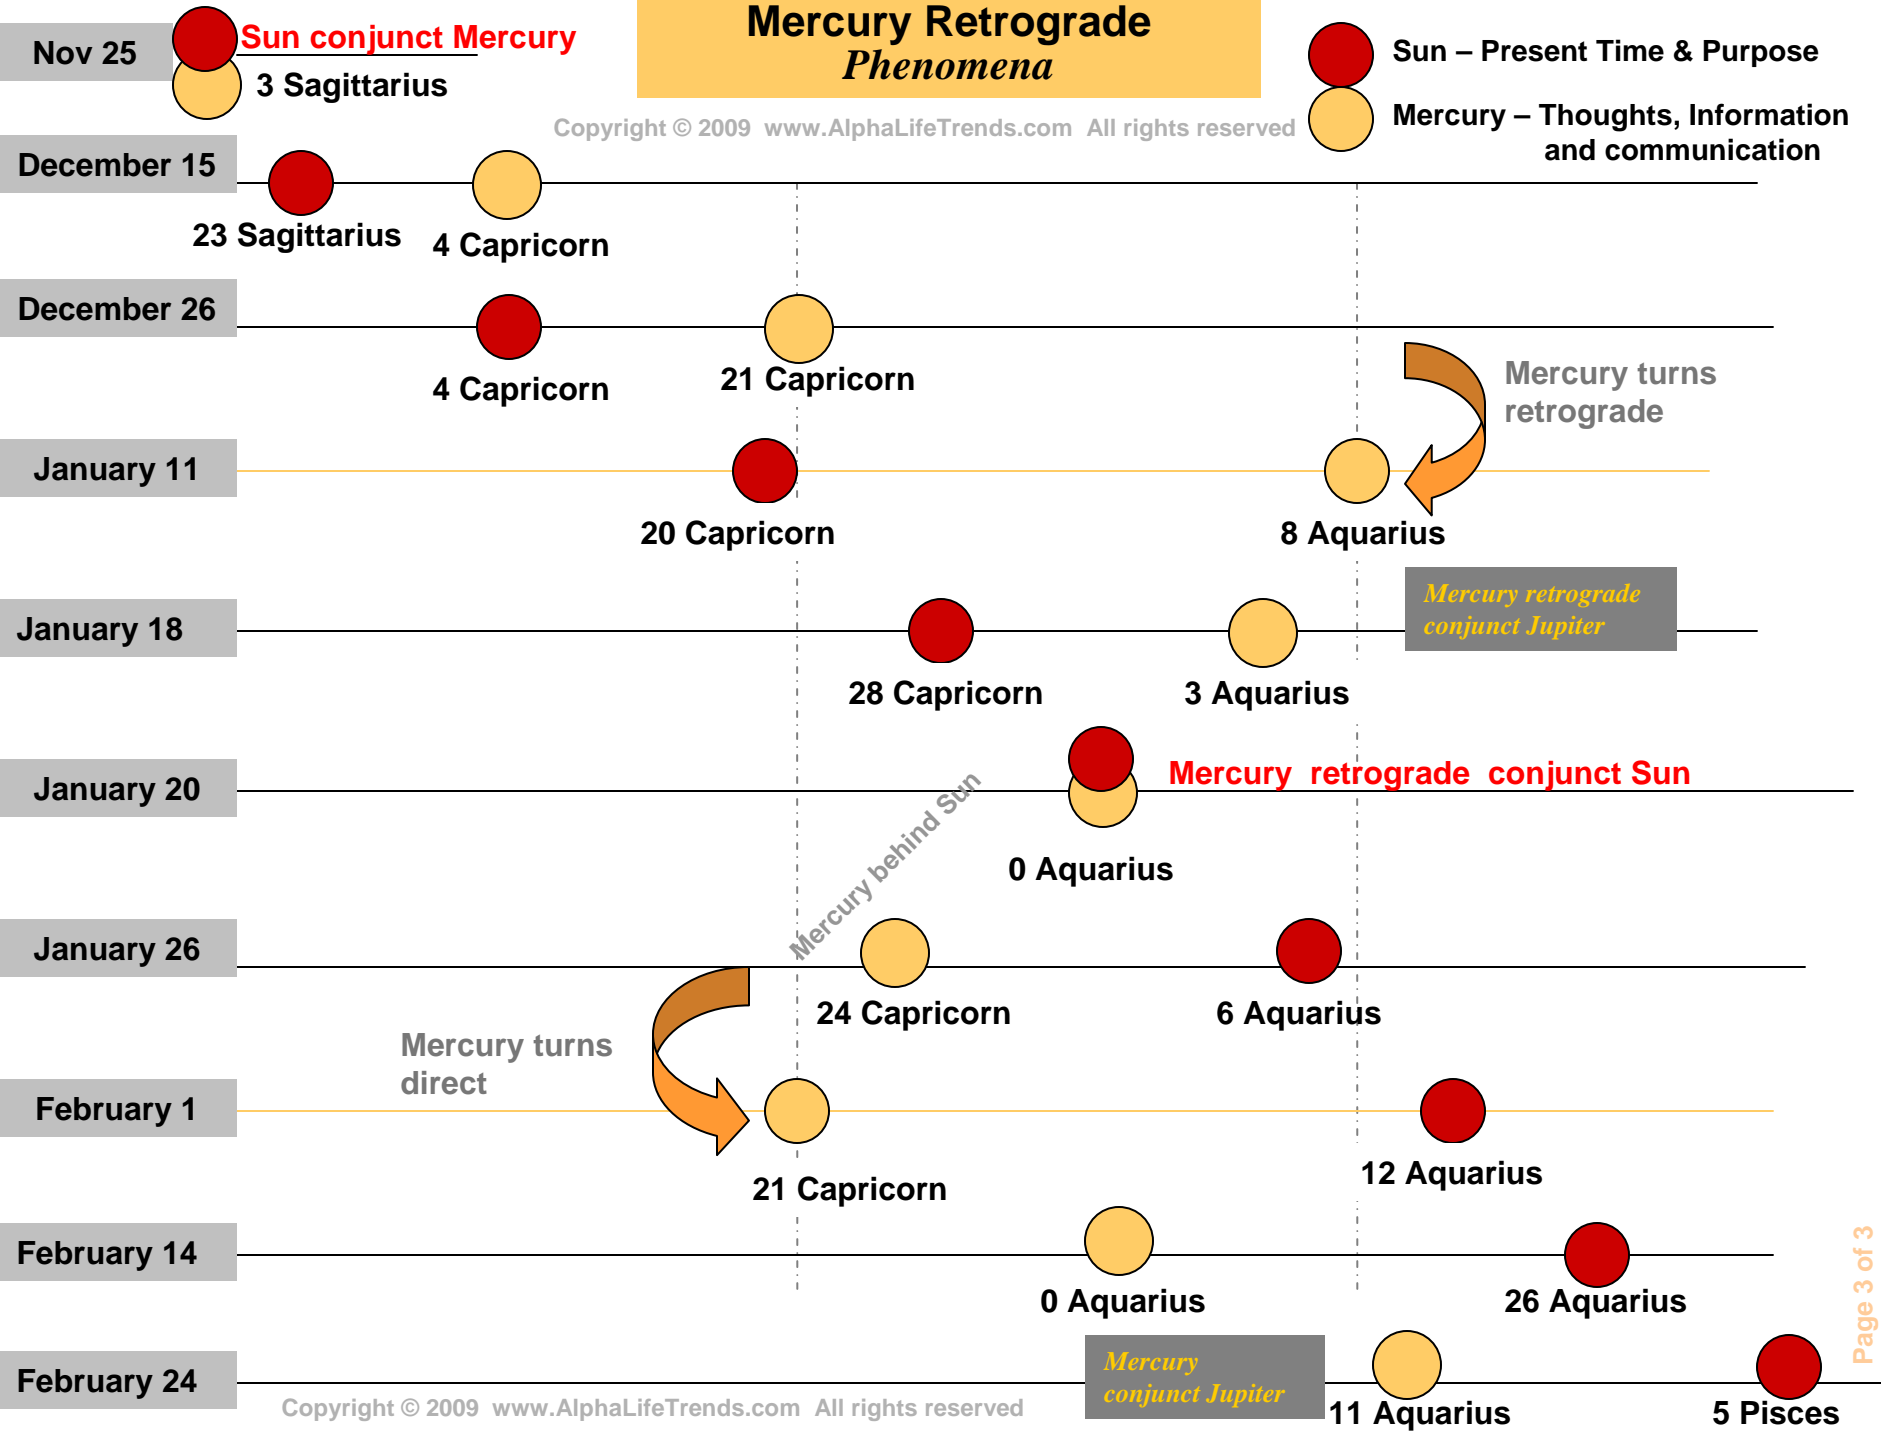

Mercury Retrograde Phenomena

Sun – Present Time & Purpose
Mercury – Thoughts, Information and communication

Copyright © 2009 www.AlphaLifeTrends.com All rights reserved

Copyright © 2009 www.AlphaLifeTrends.com All rights reserved