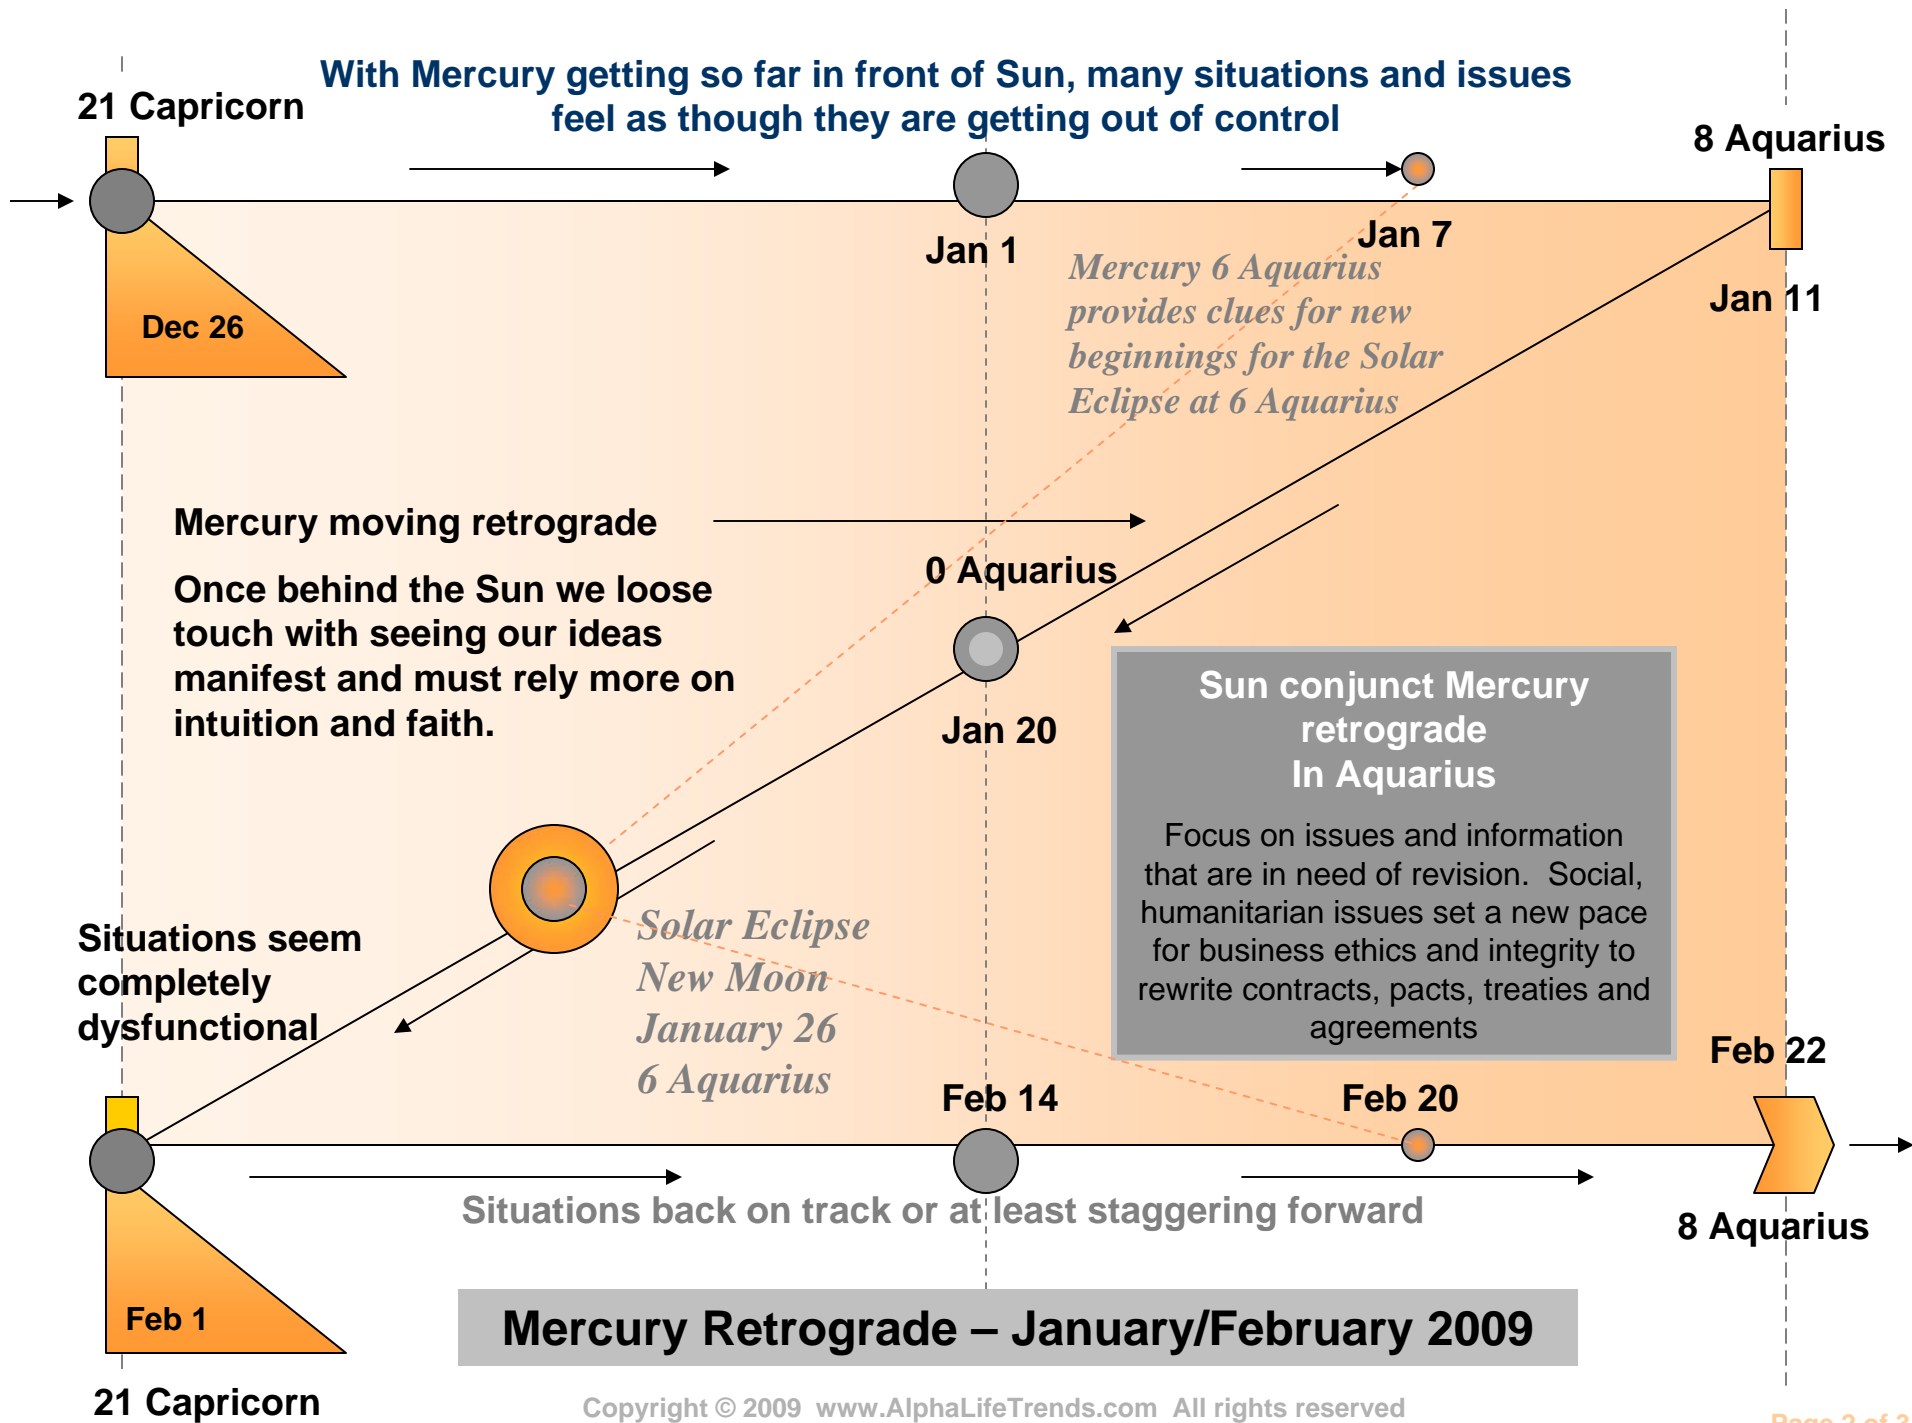

Mercury Retrograde

Mercury retrograde provides the course correction that sets the pace for 2009. The importance of bringing forward the career and business environment and integrating humanitarian values, goals and aspirations become the theme for this January transition. Many contracts, pacts, treaties and agreements will be revised and re-written.

The doorway (square) signs to the new Capricorn era - Aries, Cancer, Libra and Capricorn become the shifting issues that manifest as new props, people and purpose for this time. As our career and business arenas shift and doors open for interactions creating our new themes, we become aware of the evolving dramas on our new stage.

Look to the location of these areas in your chart and any corresponding planets to see the qualities called into action. As we move forward into our new purpose and themes, we have the opportunities to bring forward new qualities, talents and expressions.